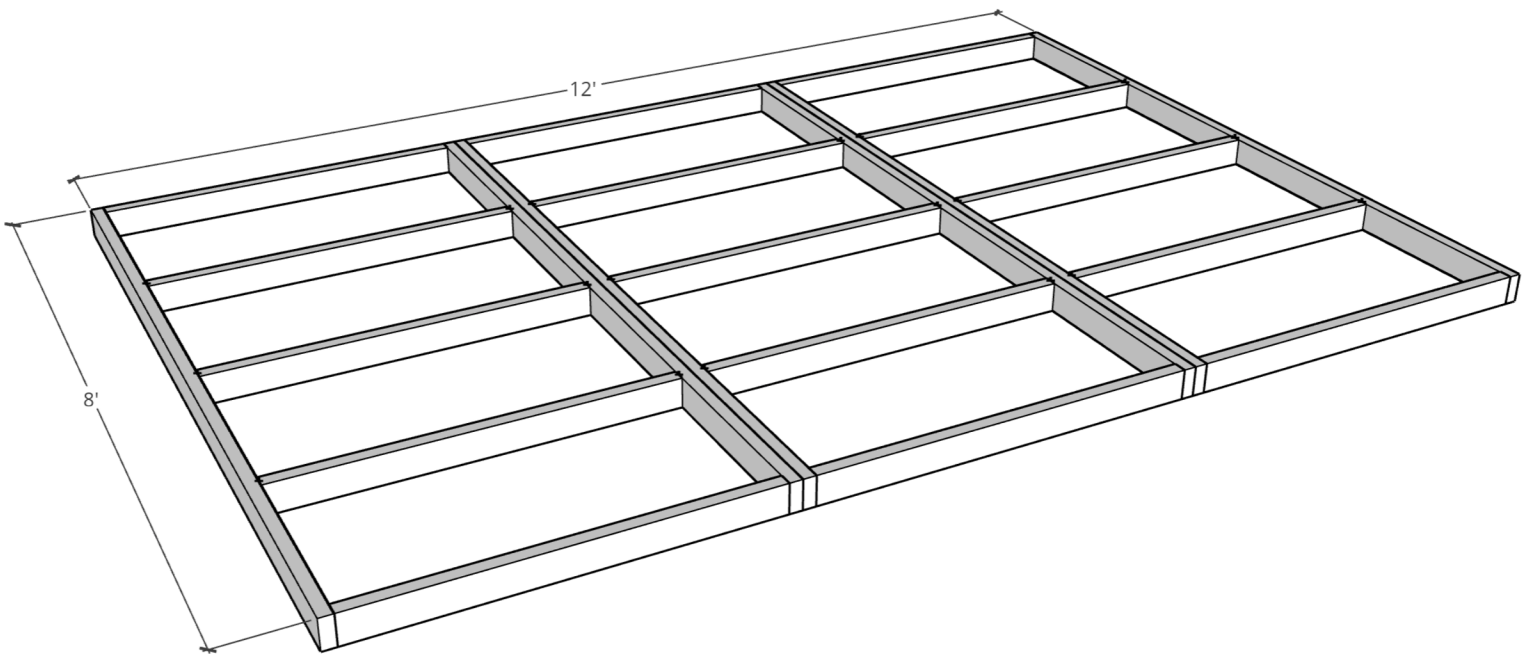

DIY BUILDING PLATFORM

WWW.MODERNBUILDS.COM/DIY-BUILDING-PLATFORM

cut list: (per panel)
2 @ 96"
5 @ 48"